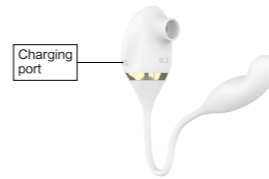

MyToys
my toy, my joy!

MySecret Finger – User Manual
覓趣扣動款跳蛋說明書

Getting to know MySecret Finger

MySecret Finger is a portable and discreet egg with suction and finger-like motion functions. It is designed to perform contactless clitoris stimulations and the tip of the finger surges in a come-hither motion like no other vibrator. MySecret Finger provides 7 suction patterns and 10 finger-like motions, ensuring you enjoy your most favorable stimulation.

Features

- Stylish and discreet design with the suction and Finger-like motions
- Two motors for stimulating the clitoris and the G spot
- Stimulates your G spot with 10 finger-like motions
- 7 suction modes to pamper your clitoris
- IPX6 Waterproof
- Rechargeable, USB charging cable included

How to operate MySecret Finger

1. Charging

Please fully charge for around 2 hours before first use
LED flashes: charging
LED lights: fully charged

2. Getting started

- Press and hold the  button for 1.5 seconds to activate the unit, while the LED will light and the 'finger' will vibrate.
- Shortly click the + button to cycle through the 7 suction patterns. Press and hold the + button to turn off the suction function.
- Shortly click the - button to cycle through the 10 finger motion patterns. Press and hold the - button to turn off the finger motion function.

3. Where to place the product on the body

Specification

- Material: Body-safe silicone and ABS with smooth surface
- Size: 279 x 42 x 49mm (main unit), 78 x 24 mm (finger)
- Modes: 7 suction and 10 finger-motion patterns
- Operation time: 50 mins
- Charging time: 2 hours
- Noise: 60 dB