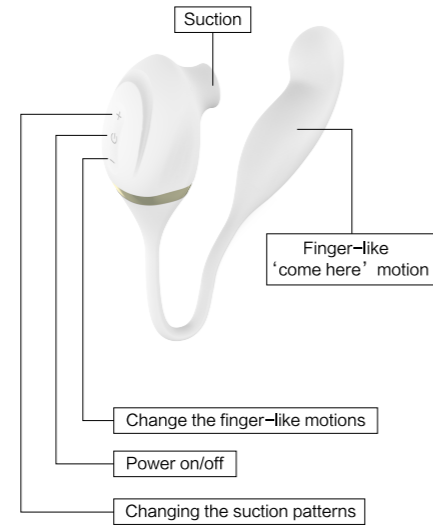

MyToys
my toy, my joy!

MySecret Finger – User Manual
覓趣扣動款跳蛋說明書

Getting to know MySecret Finger

MySecret Finger is a portable and discreet egg with suction and finger-like motion functions. It is designed to perform contactless clitoris stimulations and the tip of the finger surges in a come-hither motion like no other vibrator. MySecret Finger provides 7 suction patterns and 10 finger-like motions, ensuring you enjoy your most favorable stimulation.

Features

- Stylish and discreet design with the suction and Finger-like motions
- Two motors for stimulating the clitoris and the G spot
- Stimulates your G spot with 10 finger-like motions
- 7 suction modes to pamper your clitoris
- IPX6 Waterproof
- Rechargeable, USB charging cable included

How to operate MySecret Finger

1. Charging

Please fully charge for around 2 hours before first use
LED flashes: charging
LED lights: fully charged

2. Getting started

- Press and hold the  button for 1.5 seconds to activate the unit, while the LED will light and the 'finger' will vibrate.
- Shortly click the + button to cycle through the 7 suction patterns. Press and hold the + button to turn off the suction function.
- Shortly click the - button to cycle through the 10 finger motion patterns. Press and hold the - button to turn off the finger motion function.

3. Where to place the product on the body

Specification

- Material: Body-safe silicone and ABS with smooth surface
- Size: 279 x 42 x 49mm (main unit), 78 x 24 mm (finger)
- Modes: 7 suction and 10 finger-motion patterns
- Operation time: 50 mins
- Charging time: 2 hours
- Noise: 60 dB