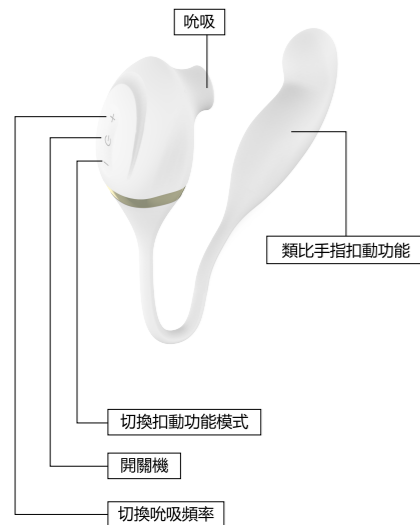

MyToys
my toy, my joy!

MySecret Finger – User Manual
覓趣扣動款跳蛋說明書

Getting to know MySecret Finger

MySecret Finger is a portable and discreet egg with suction and finger-like motion functions. It is designed to perform contactless clitoris stimulations and the tip of the finger surges in a come-hither motion like no other vibrator. MySecret Finger provides 7 suction patterns and 10 finger-like motions, ensuring you enjoy your most favorable stimulation.

How to operate MySecret Finger

1. Charging

Please fully charge for around 2 hours before first use
LED flashes: charging
LED lights: fully charged

2. Getting started

- Press and hold the  button for 1.5 seconds to activate the unit, while the LED will light and the 'finger' will vibrate.
- Shortly click the + button to cycle through the 7 suction patterns. Press and hold the + button to turn off the suction function.
- Shortly click the - button to cycle through the 10 finger motion patterns. Press and hold the - button to turn off the finger motion function.

3. Where to place the product on the body

Specification

- Material: Body-safe silicone and ABS with smooth surface
- Size: 279 x 42 x 49mm (main unit), 78 x 24 mm (finger)
- Modes: 7 suction and 10 finger-motion patterns
- Operation time: 50 mins
- Charging time: 2 hours
- Noise: 60 dB

中文

認識覓趣扣動款跳蛋

覓趣扣動款是一款外形非常可愛精緻，而且易於攜帶的跳蛋。它同時具備了吮吸和扣動功能，讓使用者享受非接觸式的陰蒂刺激和強勁扣動的G點刺激。覓趣扣動款提供了7種吮吸模式和10種扣動頻率，讓你享受最適合自己的一種舒爽刺激。

特點

- 精緻小巧外形，具備吮吸扣動兩種刺激功能
- 陰蒂G點雙點刺激
- 強勁的馬達，超靜音
- 7種吮吸模式，10種扣動頻率
- 防水等級：IPX6
- 充電設計，內含USB充電線