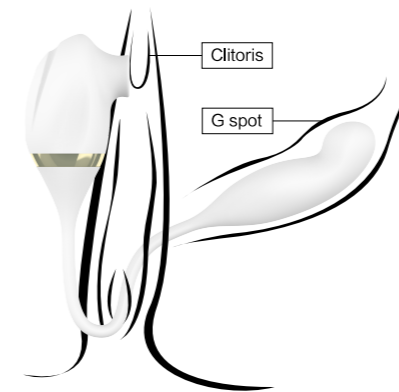

MyToys
my toy, my joy!

MySecret Finger – User Manual
覓趣扣動款跳蛋說明書

Getting to know MySecret Finger

MySecret Finger is a portable and discreet egg with suction and finger-like motion functions. It is designed to perform contactless clitoris stimulations and the tip of the finger surges in a come-hither motion like no other vibrator. MySecret Finger provides 7 suction patterns and 10 finger-like motions, ensuring you enjoy your most favorable stimulation.

Features

- Stylish and discreet design with the suction and Finger-like motions
- Two motors for stimulating the clitoris and the G spot
- Stimulates your G spot with 10 finger-like motions
- 7 suction modes to pamper your clitoris
- IPX6 Waterproof
- Rechargeable, USB charging cable included

How to operate MySecret Finger

1. Charging

Please fully charge for around 2 hours before first use
LED flashes: charging
LED lights: fully charged

2. Getting started

- Press and hold the  button for 1.5 seconds to activate the unit, while the LED will light and the 'finger' will vibrate.
- Shortly click the + button to cycle through the 7 suction patterns. Press and hold the + button to turn off the suction function.
- Shortly click the - button to cycle through the 10 finger motion patterns. Press and hold the - button to turn off the finger motion function.

3. Where to place the product on the body

Specification

- Material: Body-safe silicone and ABS with smooth surface
- Size: 279 x 42 x 49mm (main unit), 78 x 24 mm (finger)
- Modes: 7 suction and 10 finger-motion patterns
- Operation time: 50 mins
- Charging time: 2 hours
- Noise: 60 dB