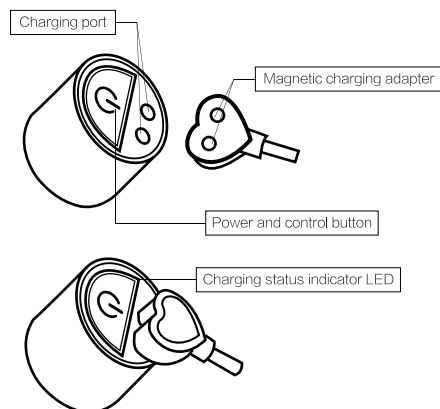

2. How to use

Turn on / off:

Please press and hold the power and control button for 3 seconds, until the button lights. Please repeat the same operation to switch off the product

Change the different vibrations:

Please shortly click the same button to cycle through 7 vibration modes (3 vibration levels and 4 different patterns).

Specification

- Material: Body-safe silicone and ABS with smooth surface
- Size: 125mm x 27 mm
- Vibration Modes: 7
- Operation time: 60 minutes
- Charging time: 2 hours
- Noise: 50dB

Care and Guarantee

For the most pleasurable sensation, apply some water-based lubricant to your body and to MyMini G before and during use. After use, please rinse it with water and soap (it is splash proof) and keep it afterwards in a dry and cool place. The product is guaranteed for 1 year from the date of purchase. If you experience problems, please contact the vendor you bought the product from.