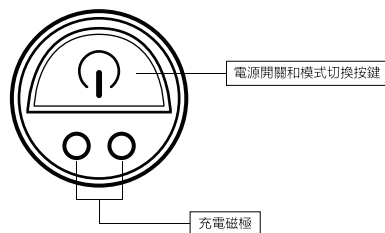

中文

特點

- 迷人的造型，強勁G點震動棒
- 深層強勁的震動力
- 3種震動速度，4種震動模式
- 絲滑觸感，柔軟矽膠材質
- IPX6級防水
- 磁吸充電設計，內含USB線

操作方法

1. 充電

首次使用前，請充電120分鐘

LED燈閃爍白燈：充電中

LED燈常亮：充電完成